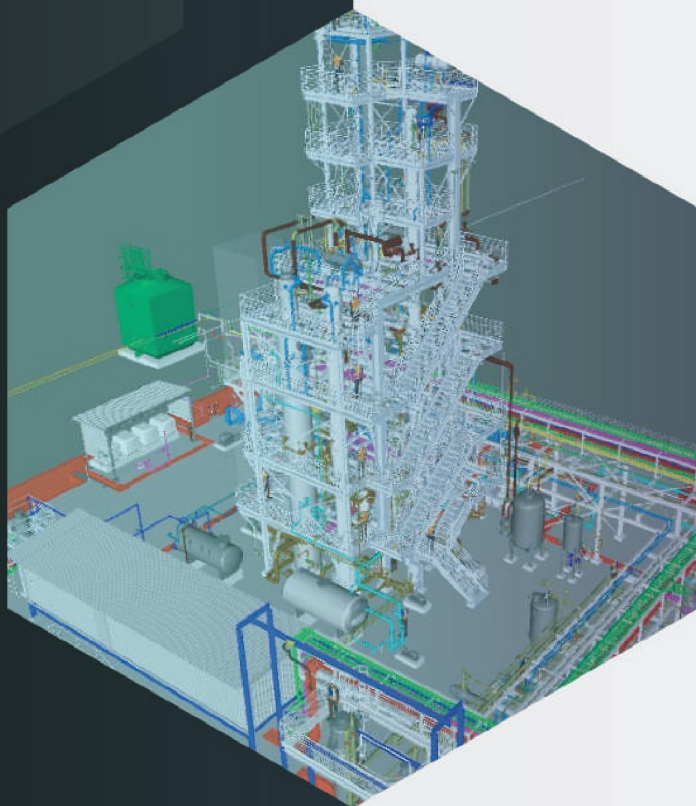

TMA

TMA

Engenharia e Montagens Industriais

A TMA é uma empresa Brasileira fundada em 1.999. Nossas especialidades são Gerenciamento de Empreendimentos, Apoio a Suprimentos, Obras Civis, Montagens Eletromecânicas, Suporte a Manutenção; Locação de Mão de Obra, Gerenciamento e Execução de Projetos de Engenharia.

Missão

Atuar de forma transparente e responsável, a partir da prestação de serviços de Engenharia e Montagens Industriais, mantendo o foco permanente em qualificação, excelência e melhoria contínua, a fim de satisfazer plenamente as necessidades de nossos parceiros, contribuindo com seus resultados e com o desenvolvimento da sociedade.

Visão

Ser parceiros de negócios com o cliente, destacando-se pela qualidade, responsabilidade e eficácia na prestação dos serviços de Engenharia e Montagens Industriais.

Priorizamos a parceria com o cliente. Não objetivamos apenas cumprir o escopo contratado, mas também nos tornarmos um parceiro fidelizado e reconhecido.

TMA
Engenharia e Montagens Industriais

Desta forma, prezamos padrões de qualidade em todas as etapas do projeto, desde a elaboração de proposta personalizada, até o apoio necessário na execução da obra, tendo como resultado final a total solução do que propusemos, bem como a completa satisfação do cliente.